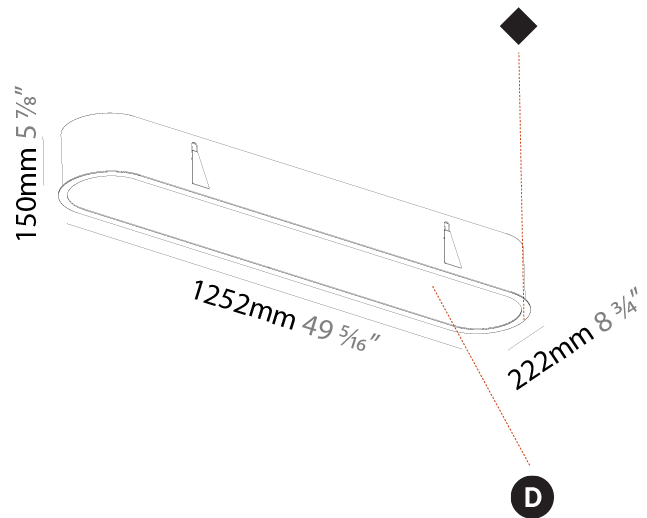

GENERAL

Series: Smoothy
Subseries: Smoothline
Brand: Prolicht
Division: Architectural
Mounting Type: Recessed
Mounting Location: Ceiling
Subcategory: Ambient

PHYSICAL

Shape: Oval
Length (mm): 1252
Length (in): 49 5/16
Width (mm): 222
Width (in): 8 3/4
Depth (mm): 150
Depth (in): 5 7/8
Ceiling Thickness (mm): 10 / 12.5 / 15 / 25
Ceiling Thickness (in): 3/8 or 1/2 or 9/16 or 1
Min. Recessing Depth (mm): 160
Min. Recessing Depth (in): 6 5/16
Light Distribution: Direct
Weight (kg): 7.634
Weight (lbs): 16.80
Diffuser: PMMA - Opal or Micro-Prism
Fixture Finish: SSR / BKV / CWI / CRY / HAB / UFT / ITA / RUA / FTG / MYG / LOD / PUS / FRO / FUP / KIA / POP / BLS / SPG / MEY / GOH / GUM / CHC / COM / ABZ / JAG / OBR / MOS / ROR
Fixture Material: Extruded Aluminum / Steel
Cut-out Measurements: 1235mm / 48 5/8" x 205mm / 8 1/16"

ELECTRICAL

Lamp Type: LED (Zhaga Standard)
Input Wattage (W): 41.8
Total Output Wattage (W): 36
Dimming: Tri-Mode (Non-Dimming and Phase Dimming (120Vac only) and 0-10V Dimming)
Driver Included: Yes
Driver Location: Integrated
Driver Type: Constant Current - Universal
Driver Class: Class 2
Input Voltage (V): 120 - 277
Constant Current (MA): 500

LED

Color Temperature (°K): 3000 / 3500 / 4000
Max. Delivered Lumen (lm): 2860 / 3077 / 3140
CRI: >80 CRI
Lamp Life (hrs): 50000

OPTICAL

RATINGS AND CERTIFICATIONS

Certified By: Certified for North American Standards
IP rating: IP20

PROJECT
TYPE
SPECIFIER
QUANTITY
DATE